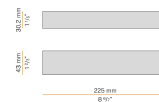

XM60/24 DIM

LED driver, 60W 24V DC, DALI/Push DIM dimmable.