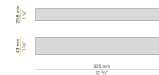

PANZERI

Brooklyn Round

Accessories / power supply

XM150/24 DIM

LED driver, 150W 24V DC, DALI/Push DIM dimmable.