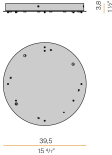

Suspension lighting fixture for interiors, with direct light emission. Bended extruded aluminium structure in white, black or mat brass polyacrylic paint. Extruded polycarbonate diffuser with opaline finish. Suspension kit with griplocks and 2m (78,7") long steel cables. 2,2m (86,6") long power cable in transparent PVC. Power canopy with pickled sheet metal ceiling bracket and covering in white polyacrylic paint.

Technical drawing

Polar diagram

PANZERI

Brooklyn Round

Accessories / power supply

XM150/24 DIM

LED driver, 150W 24V DC, DALI/Push DIM dimmable.

XM60/24 DIM

PANZERI

Brooklyn Round

Accessories / fixing

XM231/23219L

Plate for multiple suspensions.