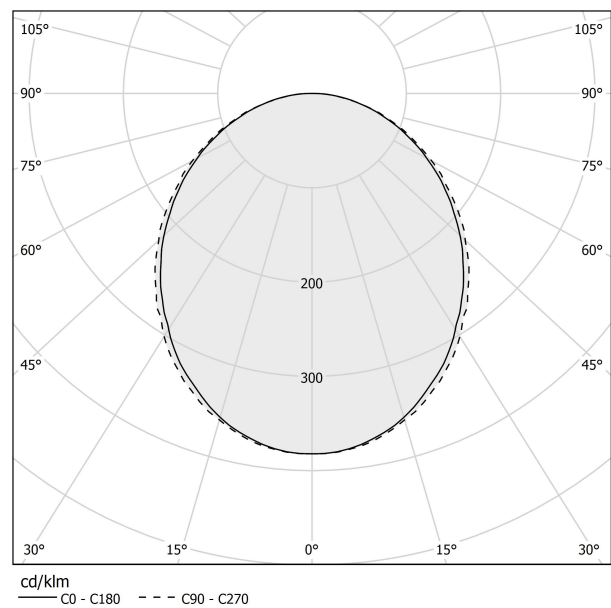

Polar diagram