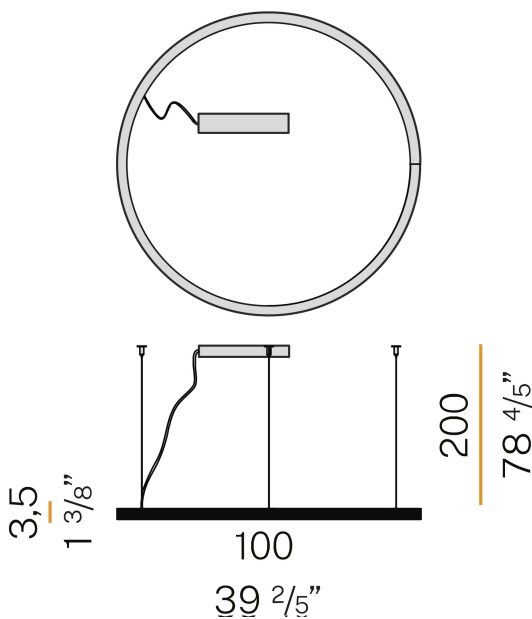

PANZERI

Brooklyn Round

220-240V AC dimmable (DALI/Push DIM)

L23119.360.0402

 mat brass

Data sheet

CODE	L23119.360.0402
SYSTEM POWER CONSUMPTION	55W
EFFICACY	53.9lm/W
LIGHT SOURCE	LED
LIGHT SOURCE LIFETIME	L80 (B20) 80.000h
COLOUR TEMPERATURE	3000K Ra>90
LIGHT DISTRIBUTION	diffused
POWER SUPPLY	220-240V AC
FREQUENCY	50/60Hz
ELECTRICAL CONFIGURATION	dimmable (DALI/Push DIM)
DRIVER	integrated included
NOMINAL LUMINOUS FLUX	6840lm
LUMEN OUTPUT	2965lm
EFFICIENCY	43.3%
WEIGHT	3,24 Kg
PROTECTION DEGREE	IP40
COLOUR TOLLERANCES	SDCM 3
GLOW WIRE TEST PERFORMANCE	850°
PACKING DIMENSIONS	107,0 x 107,0 x 11,0 cm

Suspension lighting fixture for interiors, with direct light emission. Bended extruded aluminium structure in white, black or mat brass polyacrylic paint. Extruded polycarbonate diffuser with opaline finish. Suspension kit with griplocks and 2m (78,7") long steel cables. 2,2m (86,6") long power cable in transparent PVC. Power canopy with pickled sheet metal ceiling bracket and covering in white polyacrylic paint.

Technical drawing

Polar diagram

PANZERI

Brooklyn Round

Accessories / power supply

XM150/24 DIM

LED driver, 150W 24V DC, DALI/Push DIM dimmable.

XM60/24 DIM

PANZERI

Brooklyn Round

Accessories / fixing

XM231/23219L

Plate for multiple suspensions.